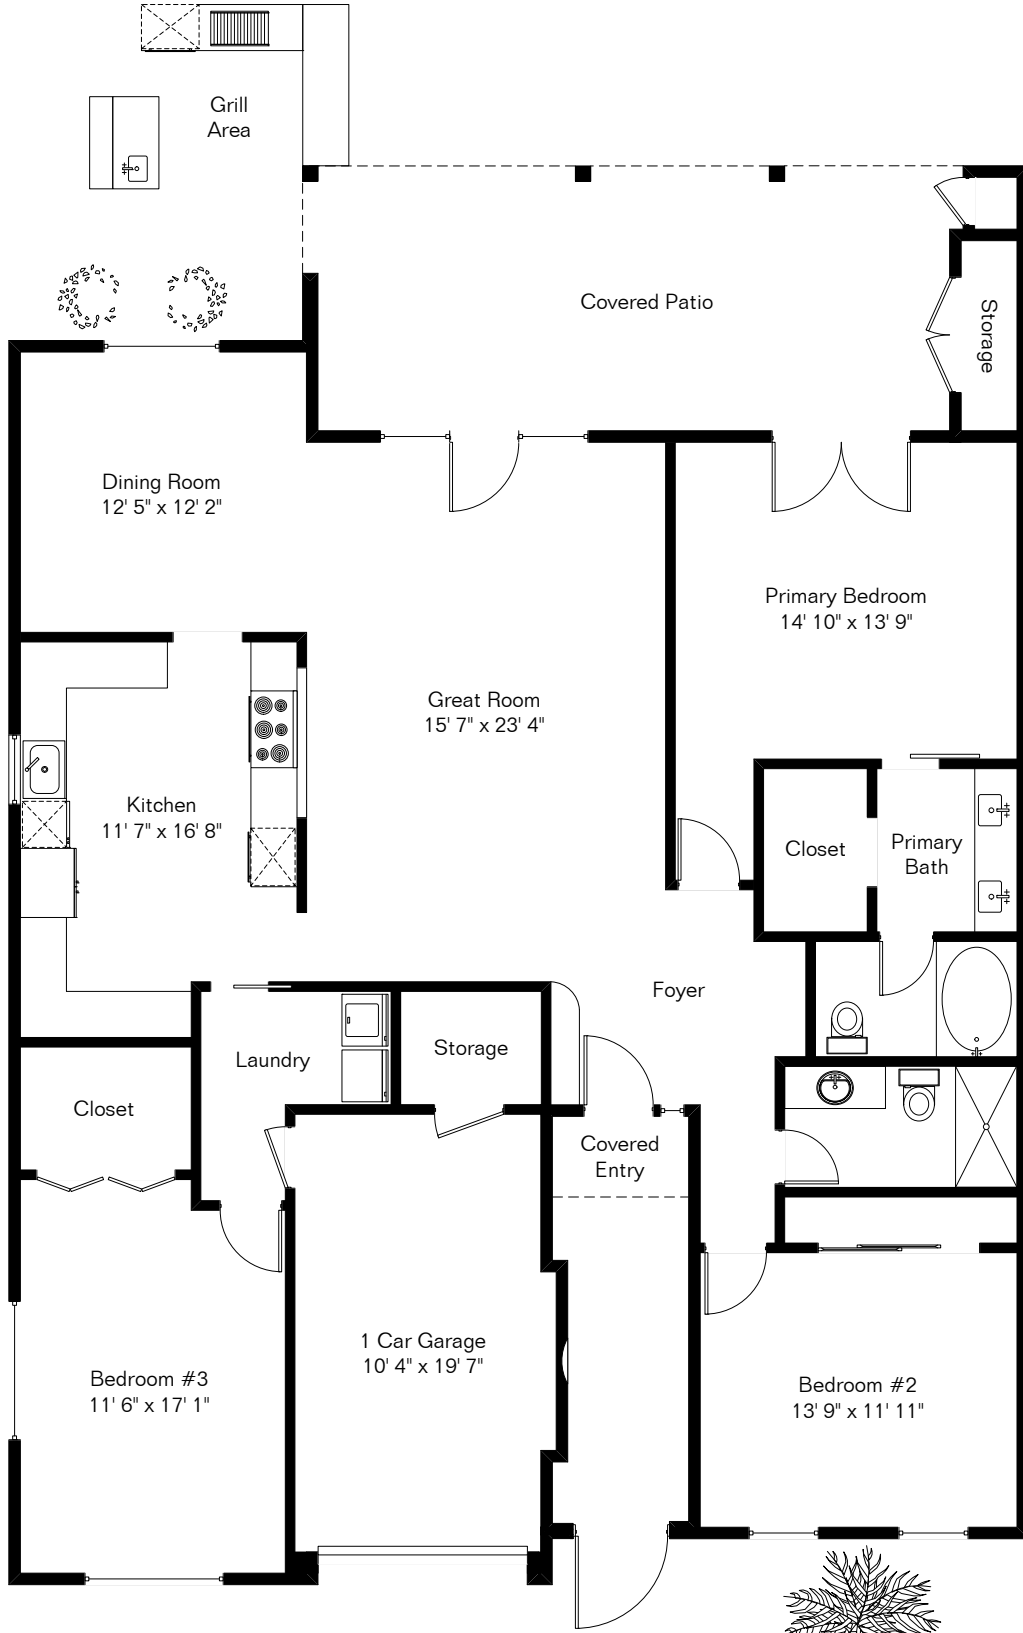

The square footages and room size information are deemed to be reliable but are not guaranteed and should be independently verified. This drawing is for marketing purposes only.

# 2714 W Magee Rd

Site Visit March 2025  
0 ft. 6 ft. 10 ft. 20 ft.

Living Area 1,846 Sq Ft  
Garage 257 Sq Ft

Copyright 2025 Floor Plans First! LLC  
All Rights Reserved.

Floor Plans First!  
See the Floor Plan First!  
FloorPlansFirst.com™  
(520) 881-1500